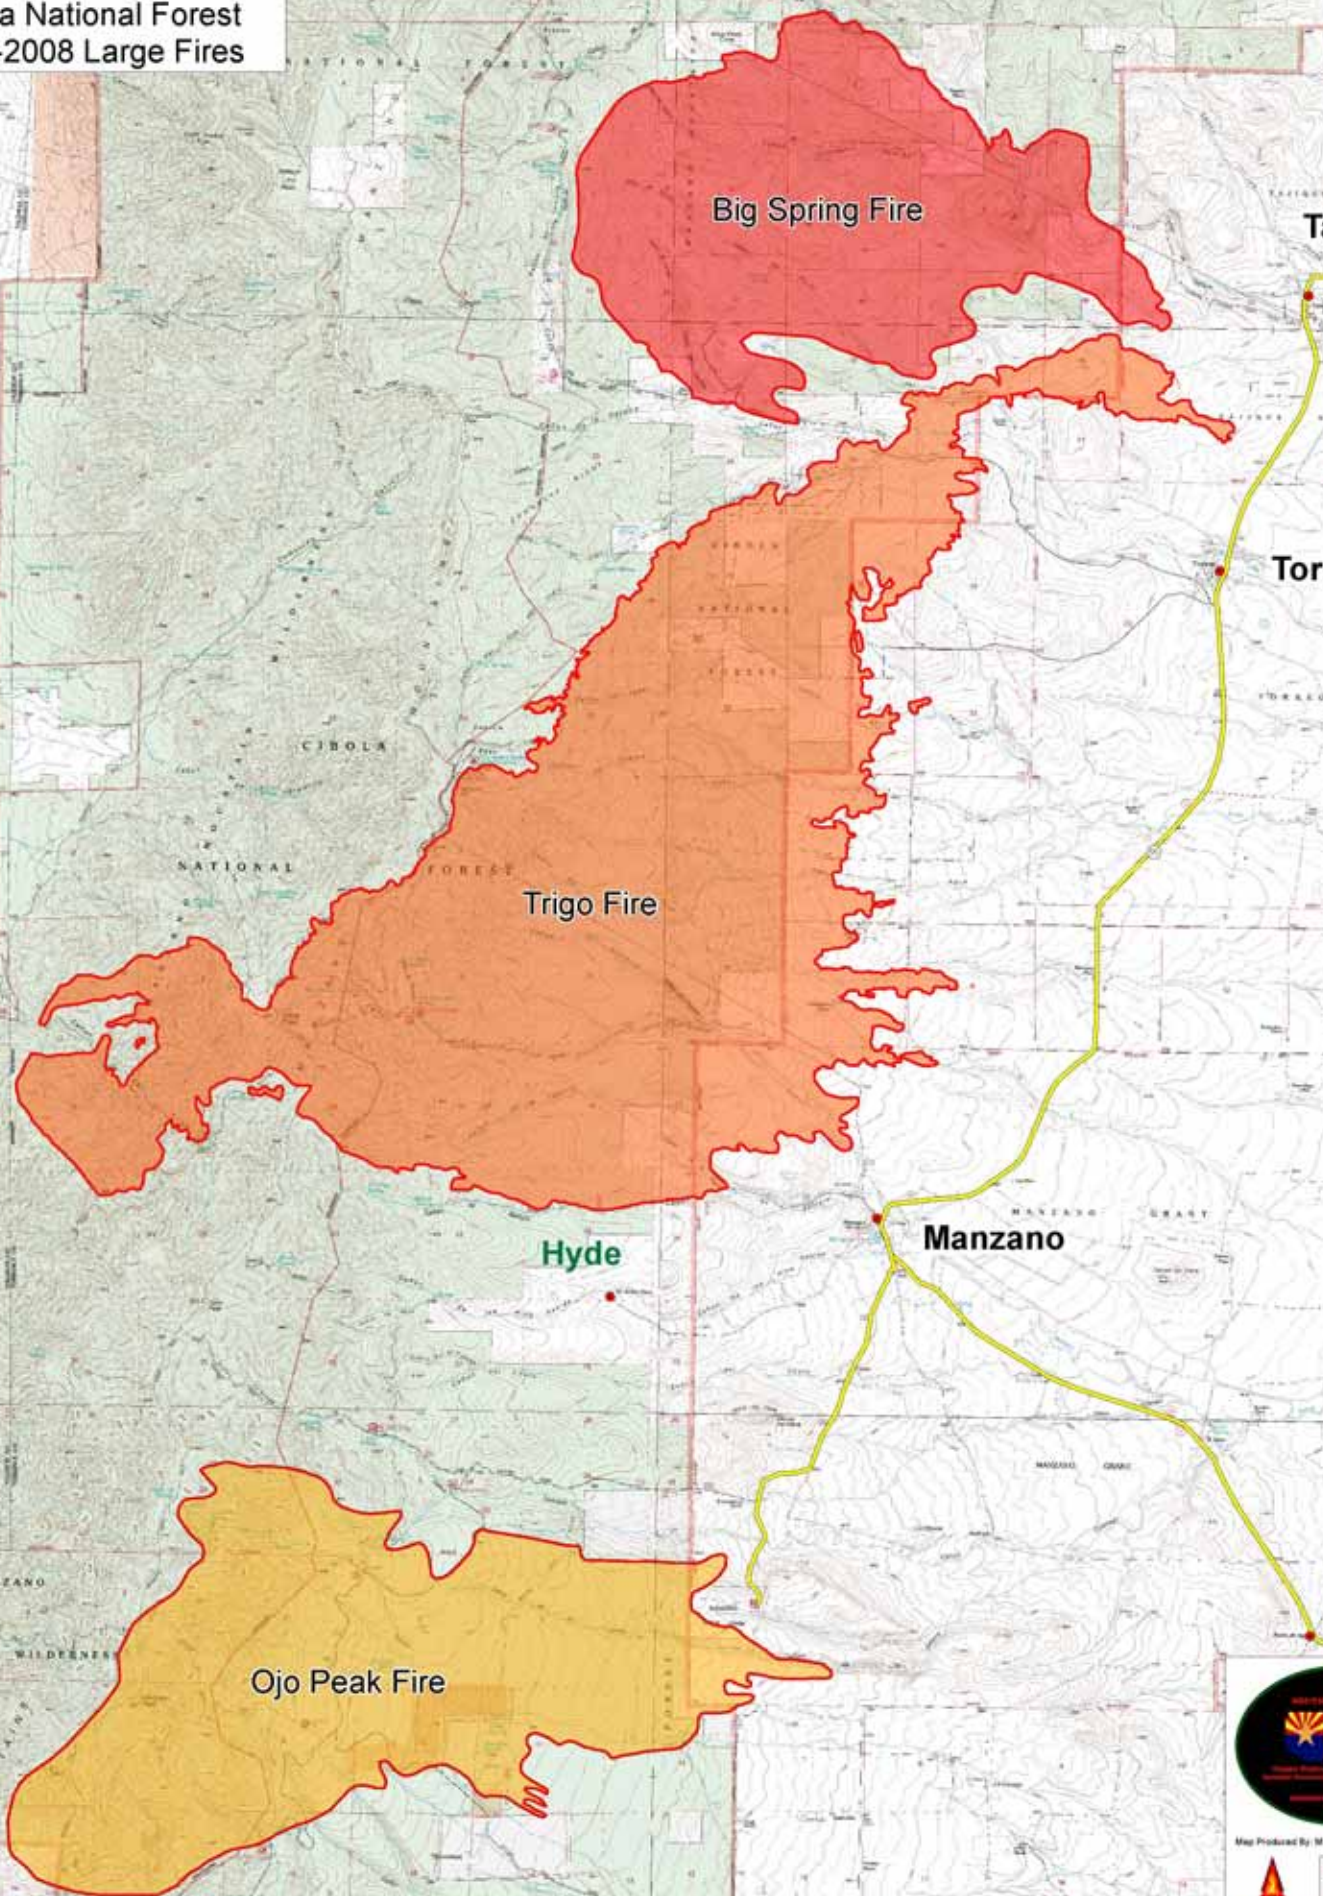

Mountainare Ranger District
Cibola National Forest
2007-2008 Large Fires

Map Produced By: M. Vahberg, SWR M71 0002

Legend

- Town
- State Highway
- US Highway